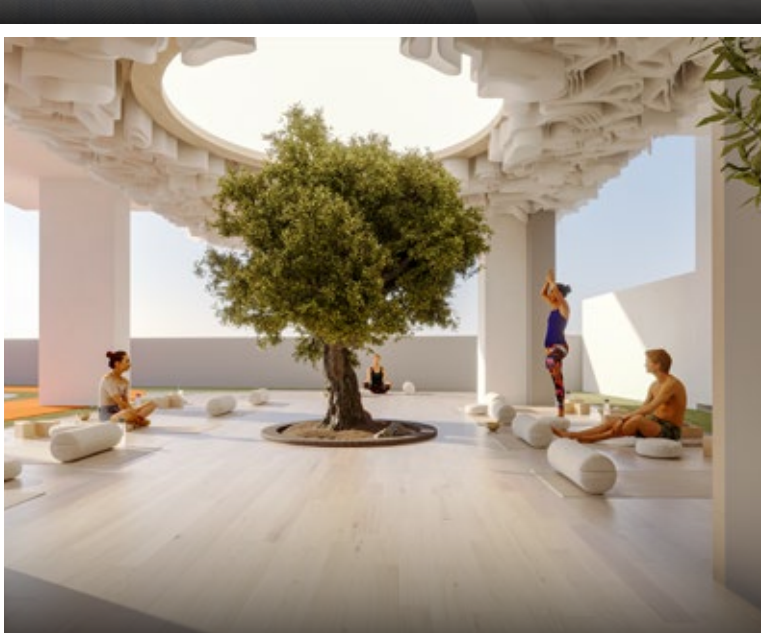

## EMBRACE URBAN ELEGANCE & LUXURY LIVING

Experience the pinnacle of luxury living at One Park Central, gracefully situated facing Central Park in JVC. This exceptional mixed-use architectural masterpiece effortlessly merges sophistication, innovation, and urban charm, seamlessly blending into its surroundings. With an impressive array of over 60 premium amenities, including dedicated fitness and wellness facilities, alongside other exquisite offerings, One Park Central offers a realm of luxury through meticulously crafted Retail, Commercial, and Residential units, harmonizing convenience with opulence.

Double Height Lobby

Multi-Purpose Hall

Co-Working Space

Indoor Kid's Play Area

Gym Cardio Area

Outdoor Yoga

First Floor Amenities Deck

### Rooftop

- Infinity Pool
- Jacuzzi
- Sun Loungers Area
- Barbeque Area
- Outdoor Seating Area
- Outdoor Dining Area
- Outdoor Yoga
- Outdoor Meditation
- Lift Lobby