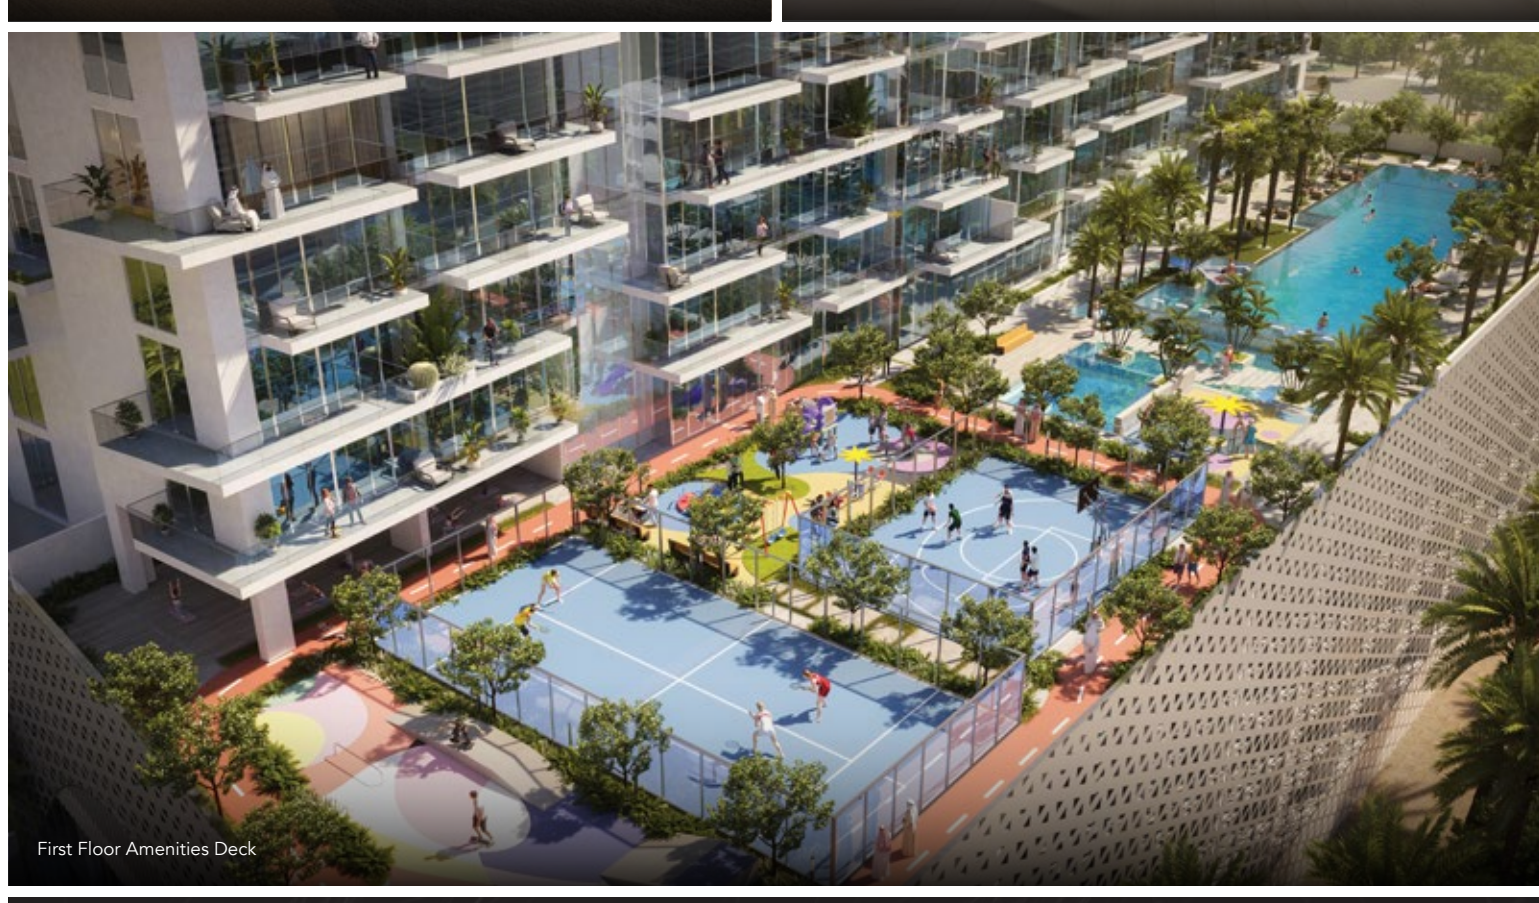

## EMBRACE URBAN ELEGANCE & LUXURY LIVING

Experience the pinnacle of luxury living at One Park Central, gracefully situated facing Central Park in JVC. This exceptional mixed-use architectural masterpiece effortlessly merges sophistication, innovation, and urban charm, seamlessly blending into its surroundings. With an impressive array of over 60 premium amenities, including dedicated fitness and wellness facilities, alongside other exquisite offerings, One Park Central offers a realm of luxury through meticulously crafted Retail, Commercial, and Residential units, harmonizing convenience with opulence.

Double Height Lobby

Multi-Purpose Hall

Co-Working Space

Indoor Kid's Play Area

Gym Cardio Area

Outdoor Yoga

First Floor Amenities Deck

## AMENITIES