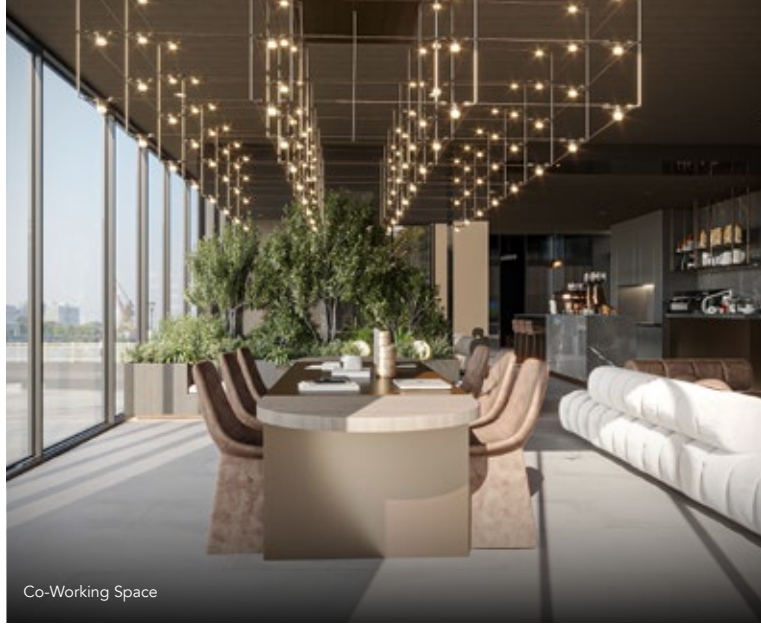

## EMBRACE URBAN ELEGANCE & LUXURY LIVING

Experience the pinnacle of luxury living at One Park Central, gracefully situated facing Central Park in JVC. This exceptional mixed-use architectural masterpiece effortlessly merges sophistication, innovation, and urban charm, seamlessly blending into its surroundings. With an impressive array of over 60 premium amenities, including dedicated fitness and wellness facilities, alongside other exquisite offerings, One Park Central offers a realm of luxury through meticulously crafted Retail, Commercial, and Residential units, harmonizing convenience with opulence.

Double Height Lobby

Multi-Purpose Hall

Co-Working Space

Indoor Kid's Play Area

Gym Cardio Area

Outdoor Yoga

First Floor Amenities Deck

### Rooftop

- Infinity Pool
- Jacuzzi
- Sun Loungers Area
- Barbeque Area
- Outdoor Seating Area
- Outdoor Dining Area
- Outdoor Yoga
- Outdoor Meditation
- Lift Lobby