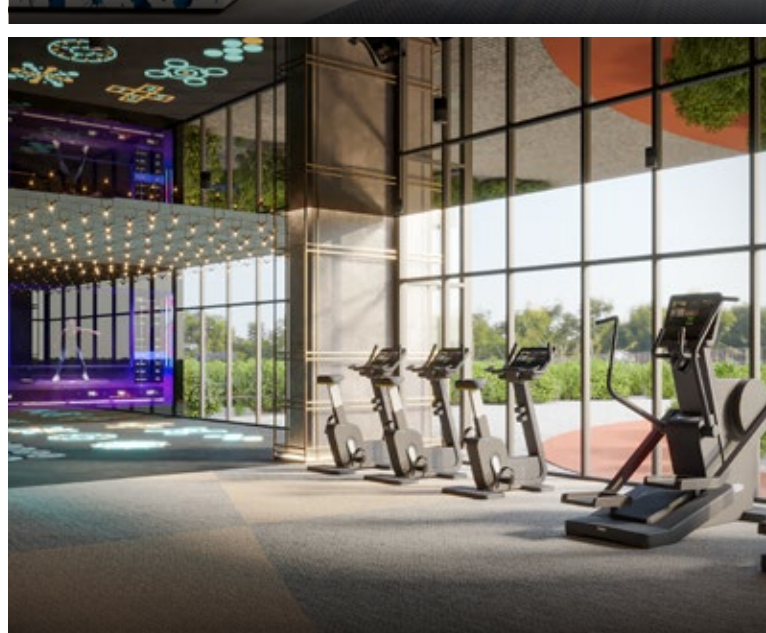

## EMBRACE URBAN ELEGANCE & LUXURY LIVING

Experience the pinnacle of luxury living at One Park Central, gracefully situated facing Central Park in JVC. This exceptional mixed-use architectural masterpiece effortlessly merges sophistication, innovation, and urban charm, seamlessly blending into its surroundings. With an impressive array of over 60 premium amenities, including dedicated fitness and wellness facilities, alongside other exquisite offerings, One Park Central offers a realm of luxury through meticulously crafted Retail, Commercial, and Residential units, harmonizing convenience with opulence.

Double Height Lobby

Multi-Purpose Hall

Co-Working Space

Indoor Kid's Play Area

Gym Cardio Area

Outdoor Yoga

First Floor Amenities Deck

## AMENITIES

### Ground Floor

- Double Height Lobby
- Lobby Lounge
- Lobby Reception
- Main / Office Entrance
- Retail Parking
- EV Charging Station
- Retail Units
- Lift Lobby
- Parking Entrance & Exit
- People Of Determination Parking